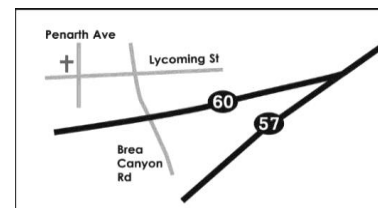

Alfred Wong

- Pray that I can regroup our team after my treatment.

羅省東區 華人播道會
 華 人 播 道 會
 十
 EVANGELICAL
 FREE CHURCH
 OF WALNUT

777 Penarth Ave,
Walnut, CA 91789

909-598-4777

www.efcwalnut.org

Church Offering: