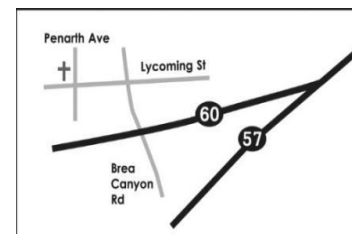

筆記 Notes:

Founder & Pastor Emeritus 創會牧師
Rev. Pak Fai Chan 陳伯輝牧師 (1935 - 2020)
Pastoral Staff:
Senior Pastor 主任牧師 – Rev. Zhaohui Yang 楊朝輝牧師
zhaohui.yang@efcwalnut.org

Activities

教會活動:

- 星期日 Sun. 8:30am 三堂聯合主日祈禱會 Prayer Meeting
- 9:00am 粵語主日學 Cantonese Sunday School
- 9:15am 國語主日學 Mandarin Sunday School
- 9:30am 英文堂崇拜 English Worship
- 10:30am 國、粵語聯合崇拜 Combined Worship
- 10:30am 兒童主日學 Children Sunday School
- 11:00am 英語主日學 English Sunday School
- 星期三 Wed. 8:00pm 週三晚祈禱會 (Zoom 網上) Prayer Meeting
- 星期四 Thu. 10:00am 國語查經班 Mandarin Bible Study
- 星期五 Fri. 7:45pm 粵語真理團契 Truth (第二週) 2nd week (Zoom 網上)
- 星期六 Sat. 10:00am 呂底亞姊妹團契 Lydia sister's (第二週) 2nd week
- 10:00am 粵語真理團契(第四週) Truth fellowship 4th week
- 10:30am 粵語家有喜樂團 (職青) (第三週) (Zoom 網上)

777 Penarth Ave,
Walnut, CA 91789

909-598-4777

www.efcwalnut.org

奉獻概況 (Offering) :

	上週 Last Week	到上週止(2025) As of Last week	
		每週預算 Budget/奉獻目標 Goal	累積奉獻 Cumulative
經常費 General	$6,527	$6,014 / $48,112	$ 41,324
差傳費 Mission	$ -	$ 987 / $ 7,896	$ 7,835
總數 Total	$6,527	$7,001 / $56,008	$ 49,159

Flower Offering 鮮花奉獻: **Mary Chen**

各位弟兄姊妹, 歡迎弟兄姊妹使用 Zelle 作為網上奉獻。
請設定 Payee 或 Recipient: giving.option@efcwalnut.org.
Zelle online offering: giving.option@efcwalnut.org.