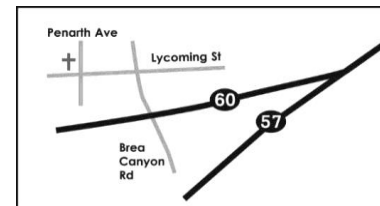

羅省東區 華人播道會 + EVANGELICAL FREE CHURCH OF WALNUT

777 Penarth Ave,
Walnut, CA 91789

909-598-4777

www.efcwalnut.org

Church Offering:

| | Last Week | Year-to-Date (2023) | |
|-----------------|-----------|-----------------------------|-----------|
| | | Budget(G)/Faith Promise (M) | Offering |
| General | \$ 2,071 | \$5,121 / \$20,484 | \$ 18,721 |
| Missions | \$ 2,825 | \$ 740 / \$ 2,960 | \$ 8,540 |
| Total: | \$ 4,896 | \$5,861 / \$23,444 | \$ 27,261 |