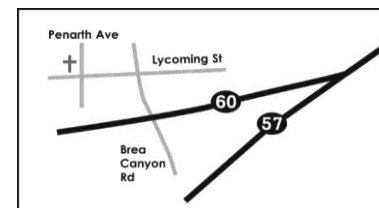

羅省東區 華人播道會 EVANGELICAL
FREE CHURCH
OF WALNUT