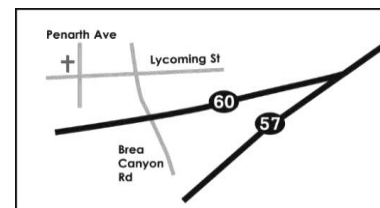

羅省東區 華人播道會 EVANGELICAL FREE CHURCH OF WALNUT